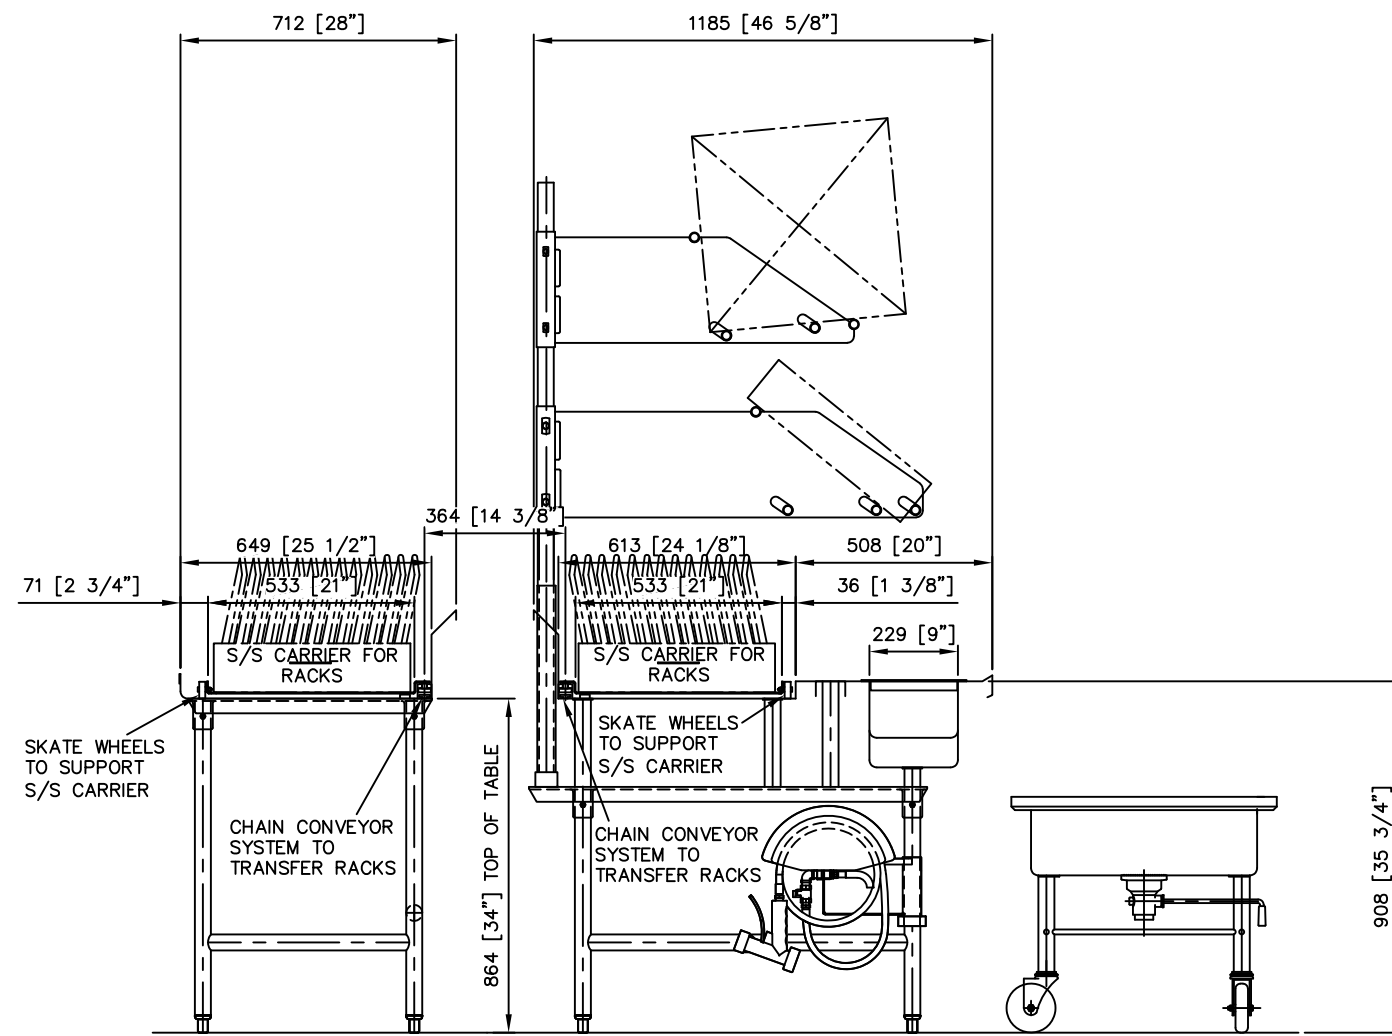

SECTIONS

A	B
1/2	1/2

אבי רוני לופו - יעצי מטבחים
roni@or-ar.com • 054-4494592 • רוני
avi@or-ar.com • 050-6493976 • אבי
משרד 072-2280270
קיבוץ כפר עזה ד.ג. הנגב 8544200

אור
ייעוץ • תכנון • ליווי ביצוע למערכות סזון בע"מ
www.or-ar.com